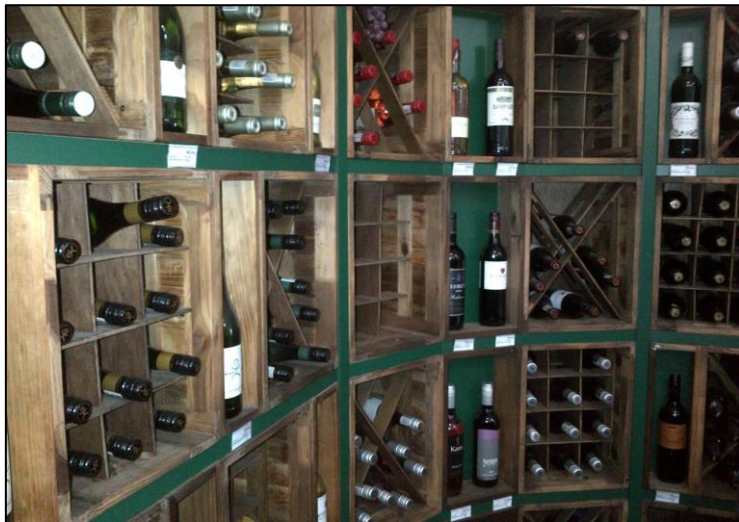

**WINE DISPLAY UNITS AGRI GEORGE**

SINGLE WINE CRATE

WINE CELLAR WILDERNESS OCTOBER 2009

**WINE DISPLAY UNIT 2009**